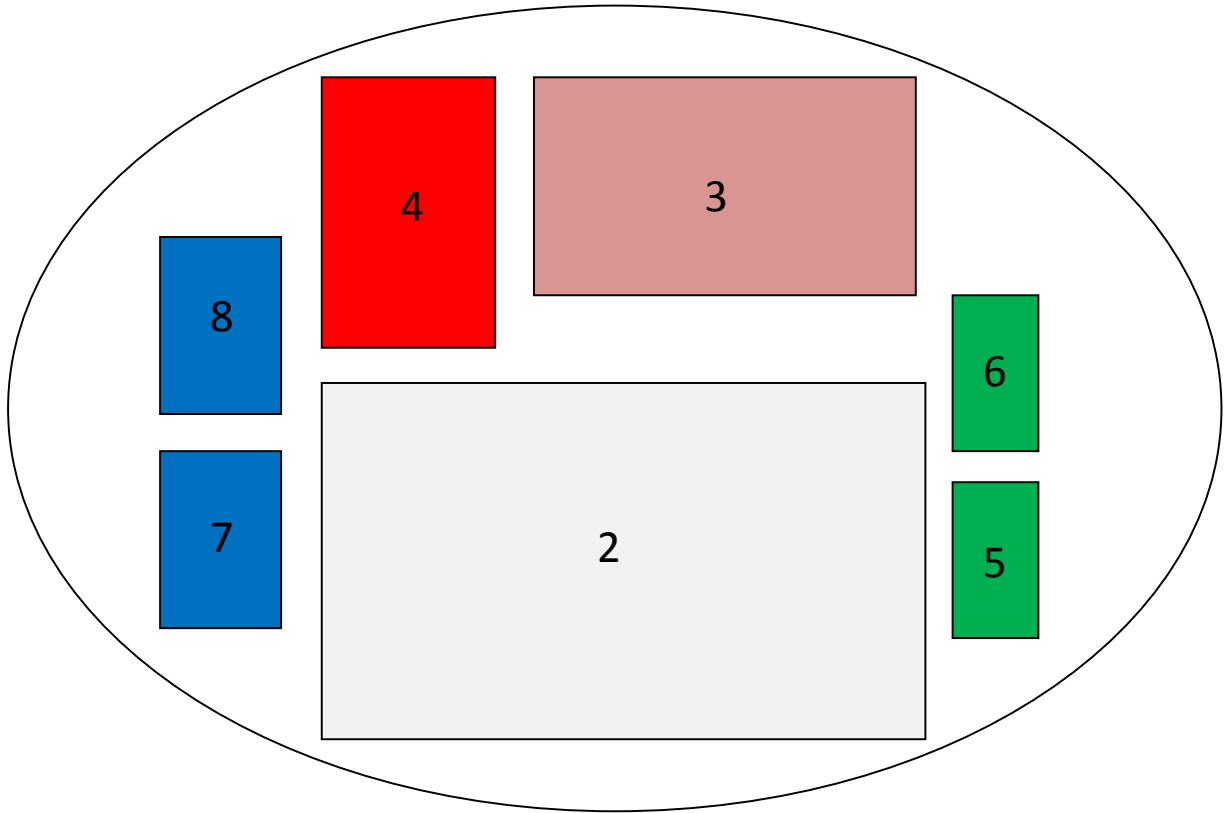

2009 – FRED'S PASS RESERVE (LITCHFIELD FOOTBALL CLUB)

GRANDSTAND

CARPARK

1